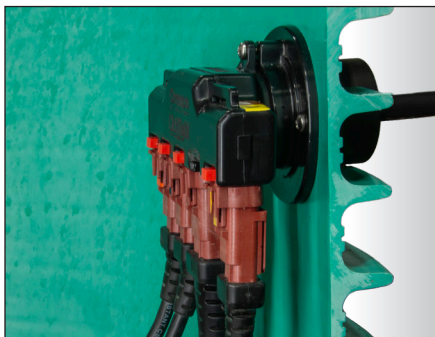

Make The Connection

ClickTight™ Wiring Connection System

- Replace field splicing with molded waterproof* connector system
- Protect against effects of moisture and corrosion
- Reduce common wiring errors
- Make reliable wiring connections
- Decrease installation time
- Troubleshoot pump and float issues in minutes
- Replace float switches and pumps in one click

*Per connector manufacturer's specification.

Fits tight to riser wall

Connects one pump and up to four floats

Clicks in place quickly and easily

For more information, contact Orenco.

Orenco® PROTECTING THE WORLD'S WATER
W A T E R