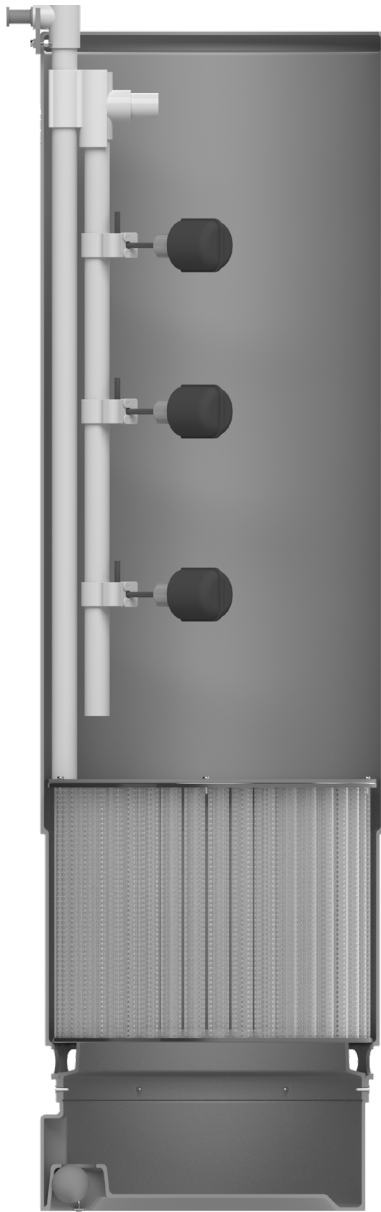

# Biotube® Low-Head Pump Vaults

## Applications

Orenco's patent-pending Biotube Low-Head Pump Vaults are designed to filter and pump effluent from a two-compartment septic tank or dose tank to an on-site wastewater disposal system. These vaults house one Biotube effluent filter, one low-head effluent pump, and one float switch assembly. They are designed to fit in tank openings of 18in (457mm) to 21in (533mm) with a riser of at least 24in (600mm) nominal diameter.

Biotube Low-Head Pump Vault with float switch assembly (sold separately),  
cross-sectional side view

## General

The Orenco Biotube Low-Head Pump Vault includes an earless, molded polyethylene housing with an internal Biotube filter cartridge constructed of polypropylene and PVC. The passively self-cleaning design extends maintenance cycle intervals.