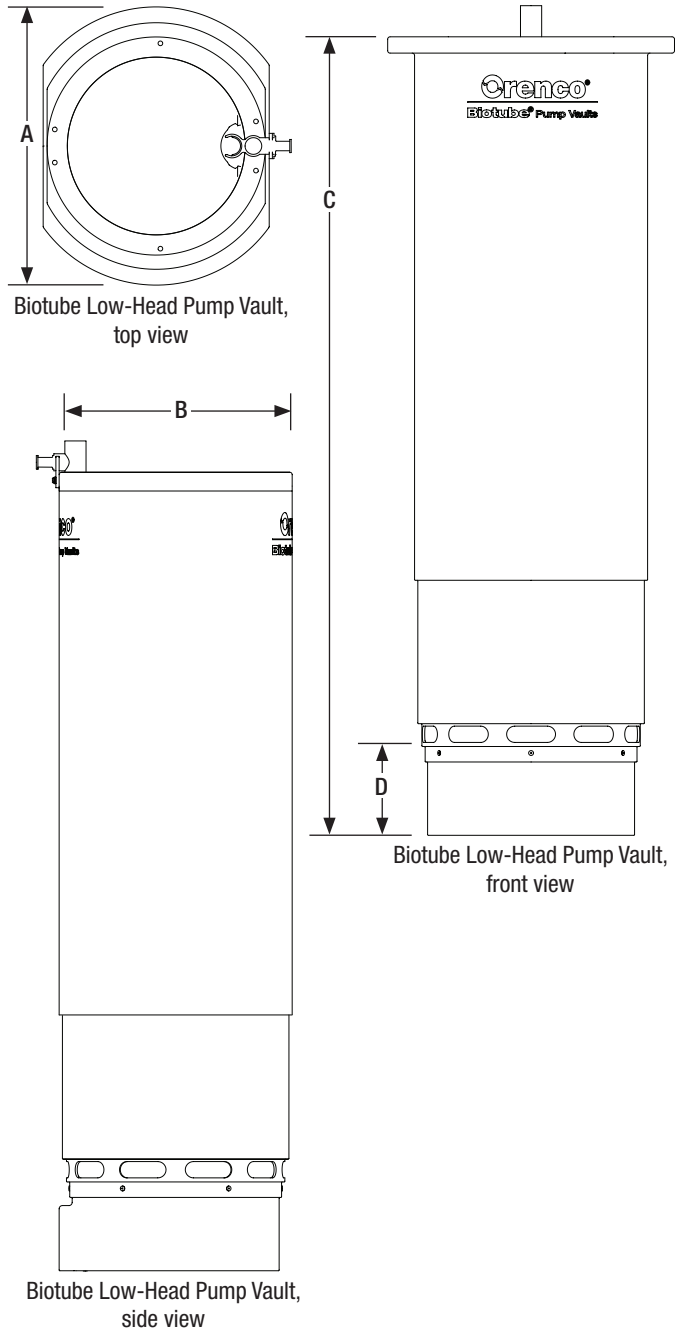

Biotube Low-Head Pump Vault with float switch assembly (sold separately),  
cross-sectional side view

## Product Code Diagrams

#### Vault Dimensions, in (mm)

<b>A</b>	22 (559)
<b>B</b>	17.88 (454)
<b>C</b>	61.25 (1556)
<b>D</b> Inlet height	7.13 (181)

### Dimensions in (mm)

<b>A</b>	16.69 (424)
<b>B</b>	13.5 (343)