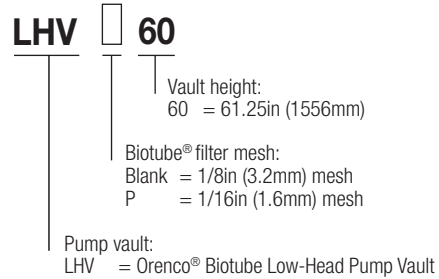

Product Code Diagrams